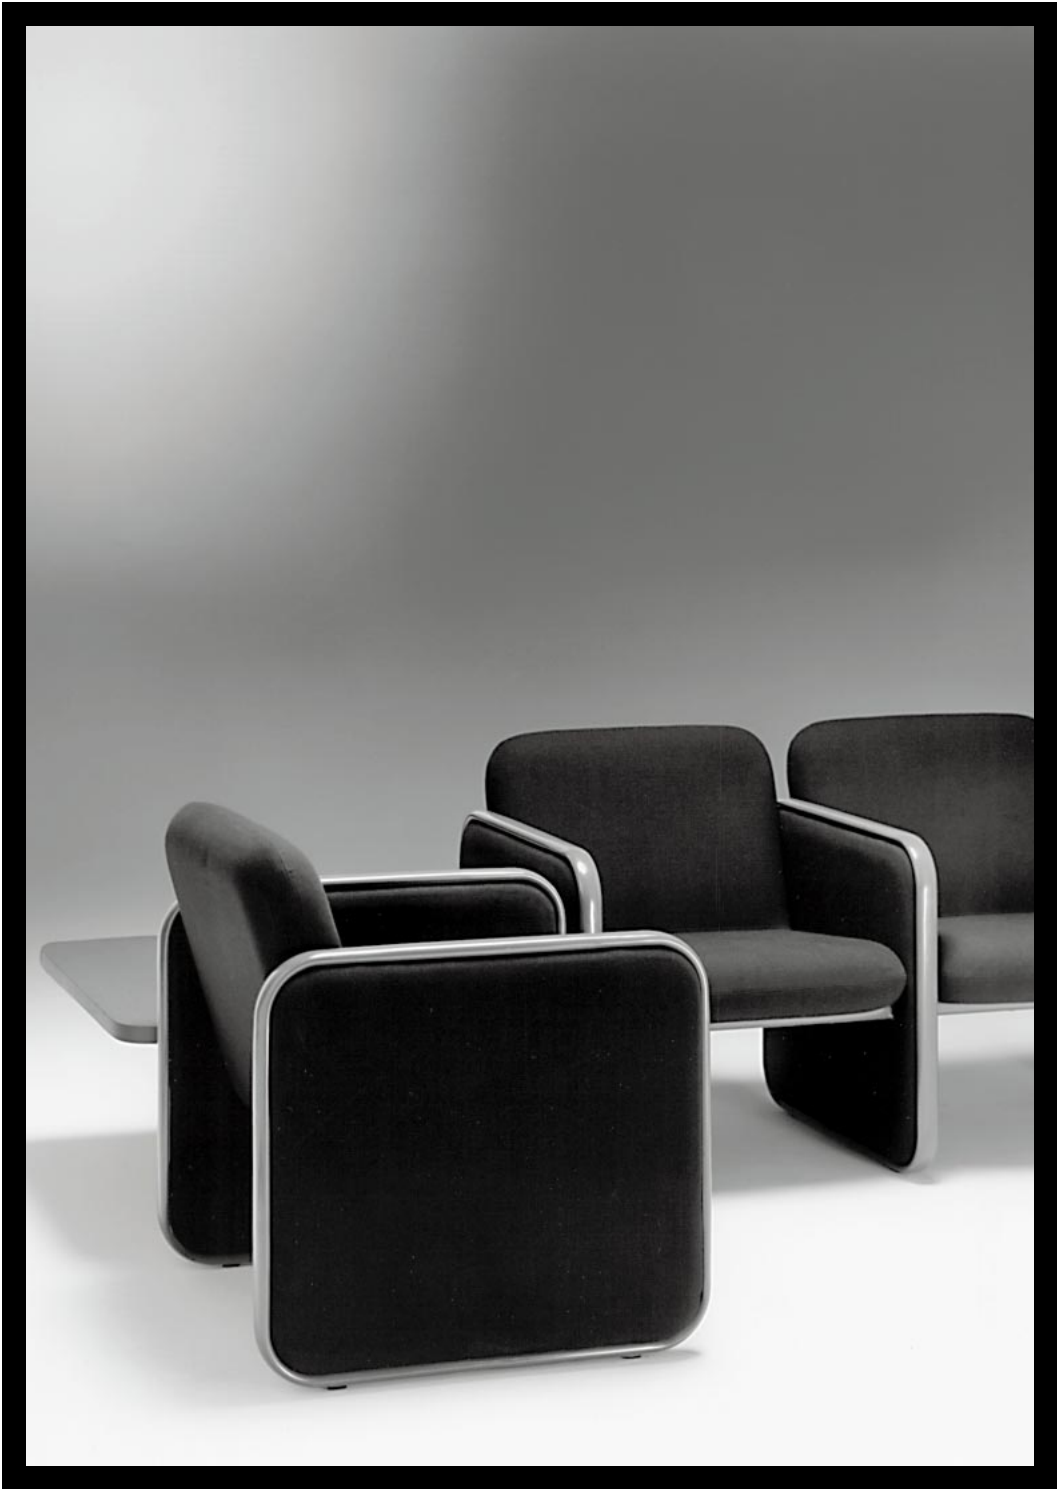

LOUNGE
SEATING

BRAVA/
ZEUBRA

GROUP FOUR
FURNITURE

LOUNGE SEATING

Settees, sofas and single link chairs from the Brava and Zeubra lines are joined to provide high density seating by the yard. Tables punctuate seating rows, and are used to connect lines of seating in L, T and X shapes.

Seats feature zippered slip-covers over moulded foam and steel tube inner frames, with exceptional support from a tubular steel structure which spans between arms. Arm frames and skids available in epoxy or chrome finished steel tubing, or in clear lacquered oak.