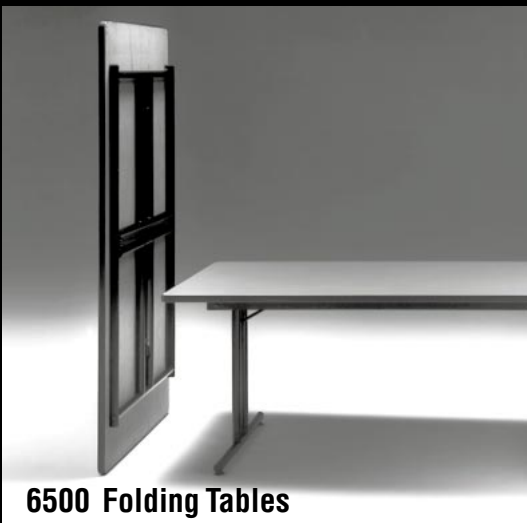

TABLES

6800 Flat Foot Quad Column X

TUBULAR X/T
HALF ROUND
FLAT FOOT

GROUP FOUR
FURNITURE

TABLES

Group Four's X and T bases are ideal for many settings, providing support for a wide range of table top sizes. The 6500/ 6600 Tubular X & T bases feature all welded construction with either flat or domed end caps. The 6500 T base is also available as a folding table, in single or double column versions.

A more sophisticated appearance is offered by the 6300/ 6400 Half Round X & T bases. One-piece construction is standard; alternately the column and foot can be supplied knock-down. The 6700/ 6800 Flat Foot X & T bases use a slim, 3/4 inch thick foot with separate column, for an elegant look well suited to meeting and conference rooms. Column and foot can be supplied in matching or contrasting finishes.

For increased stability under large table tops, double columns are available on the 6500 Tubular and 6300 Half Round T bases, and quad columns are available on the 6400 Half Round and 6800 Flat Foot X bases. Table accessories include casters, self-levelling glides, flip top mechanisms, and crank height adjustment. Modesty panels, keyboard trays, CPU holders, linking devices and wire management features can also be added.

6400 Half Round Quad X

6300 Half Round T with Modesty Panel

6700 Flat Foot T with Height Crank

6500 Double Column Tubular T

TABLES

6500 Folding Double Column Tubular T; 6500 Folding Tubular T

6500 Folding Tables